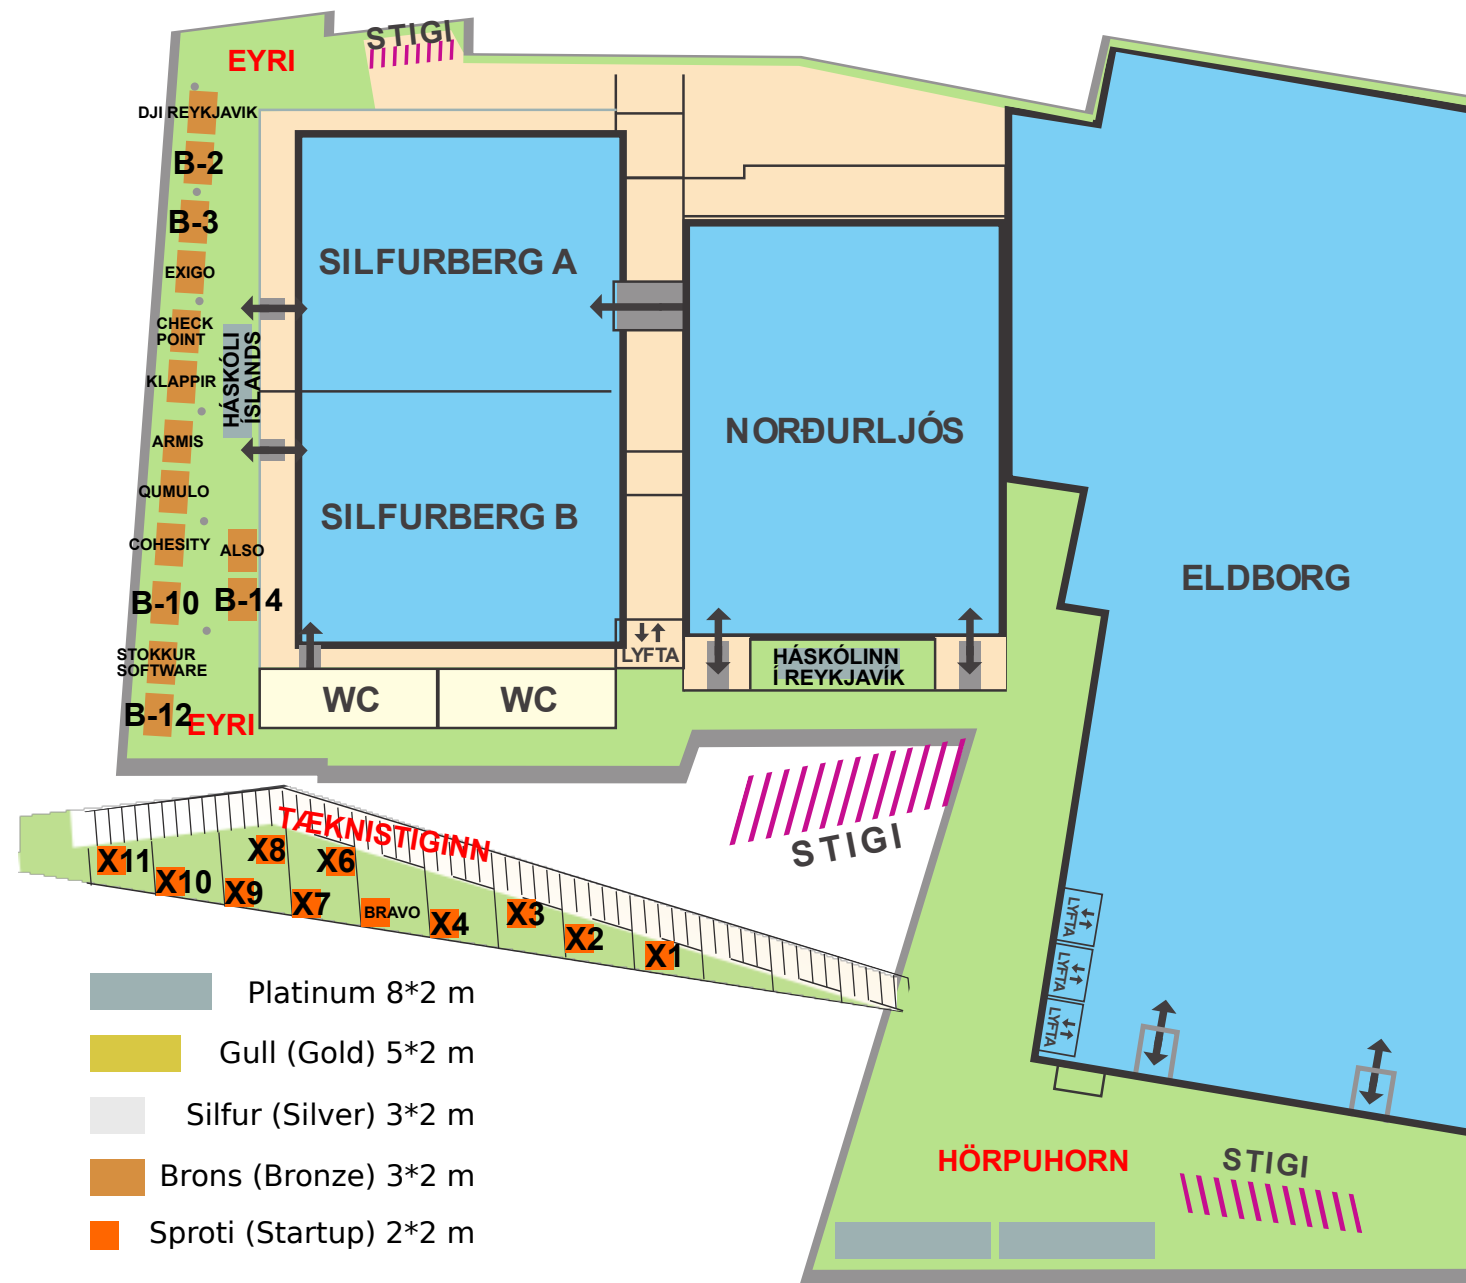

1. hæð (1st floor)

2. hæð (2nd floor)

- Platinum 8*2 m
- Gull (Gold) 5*2 m
- Silfur (Silver) 3*2 m
- Brons (Bronze) 3*2 m
- Sproti (Startup) 2*2 m