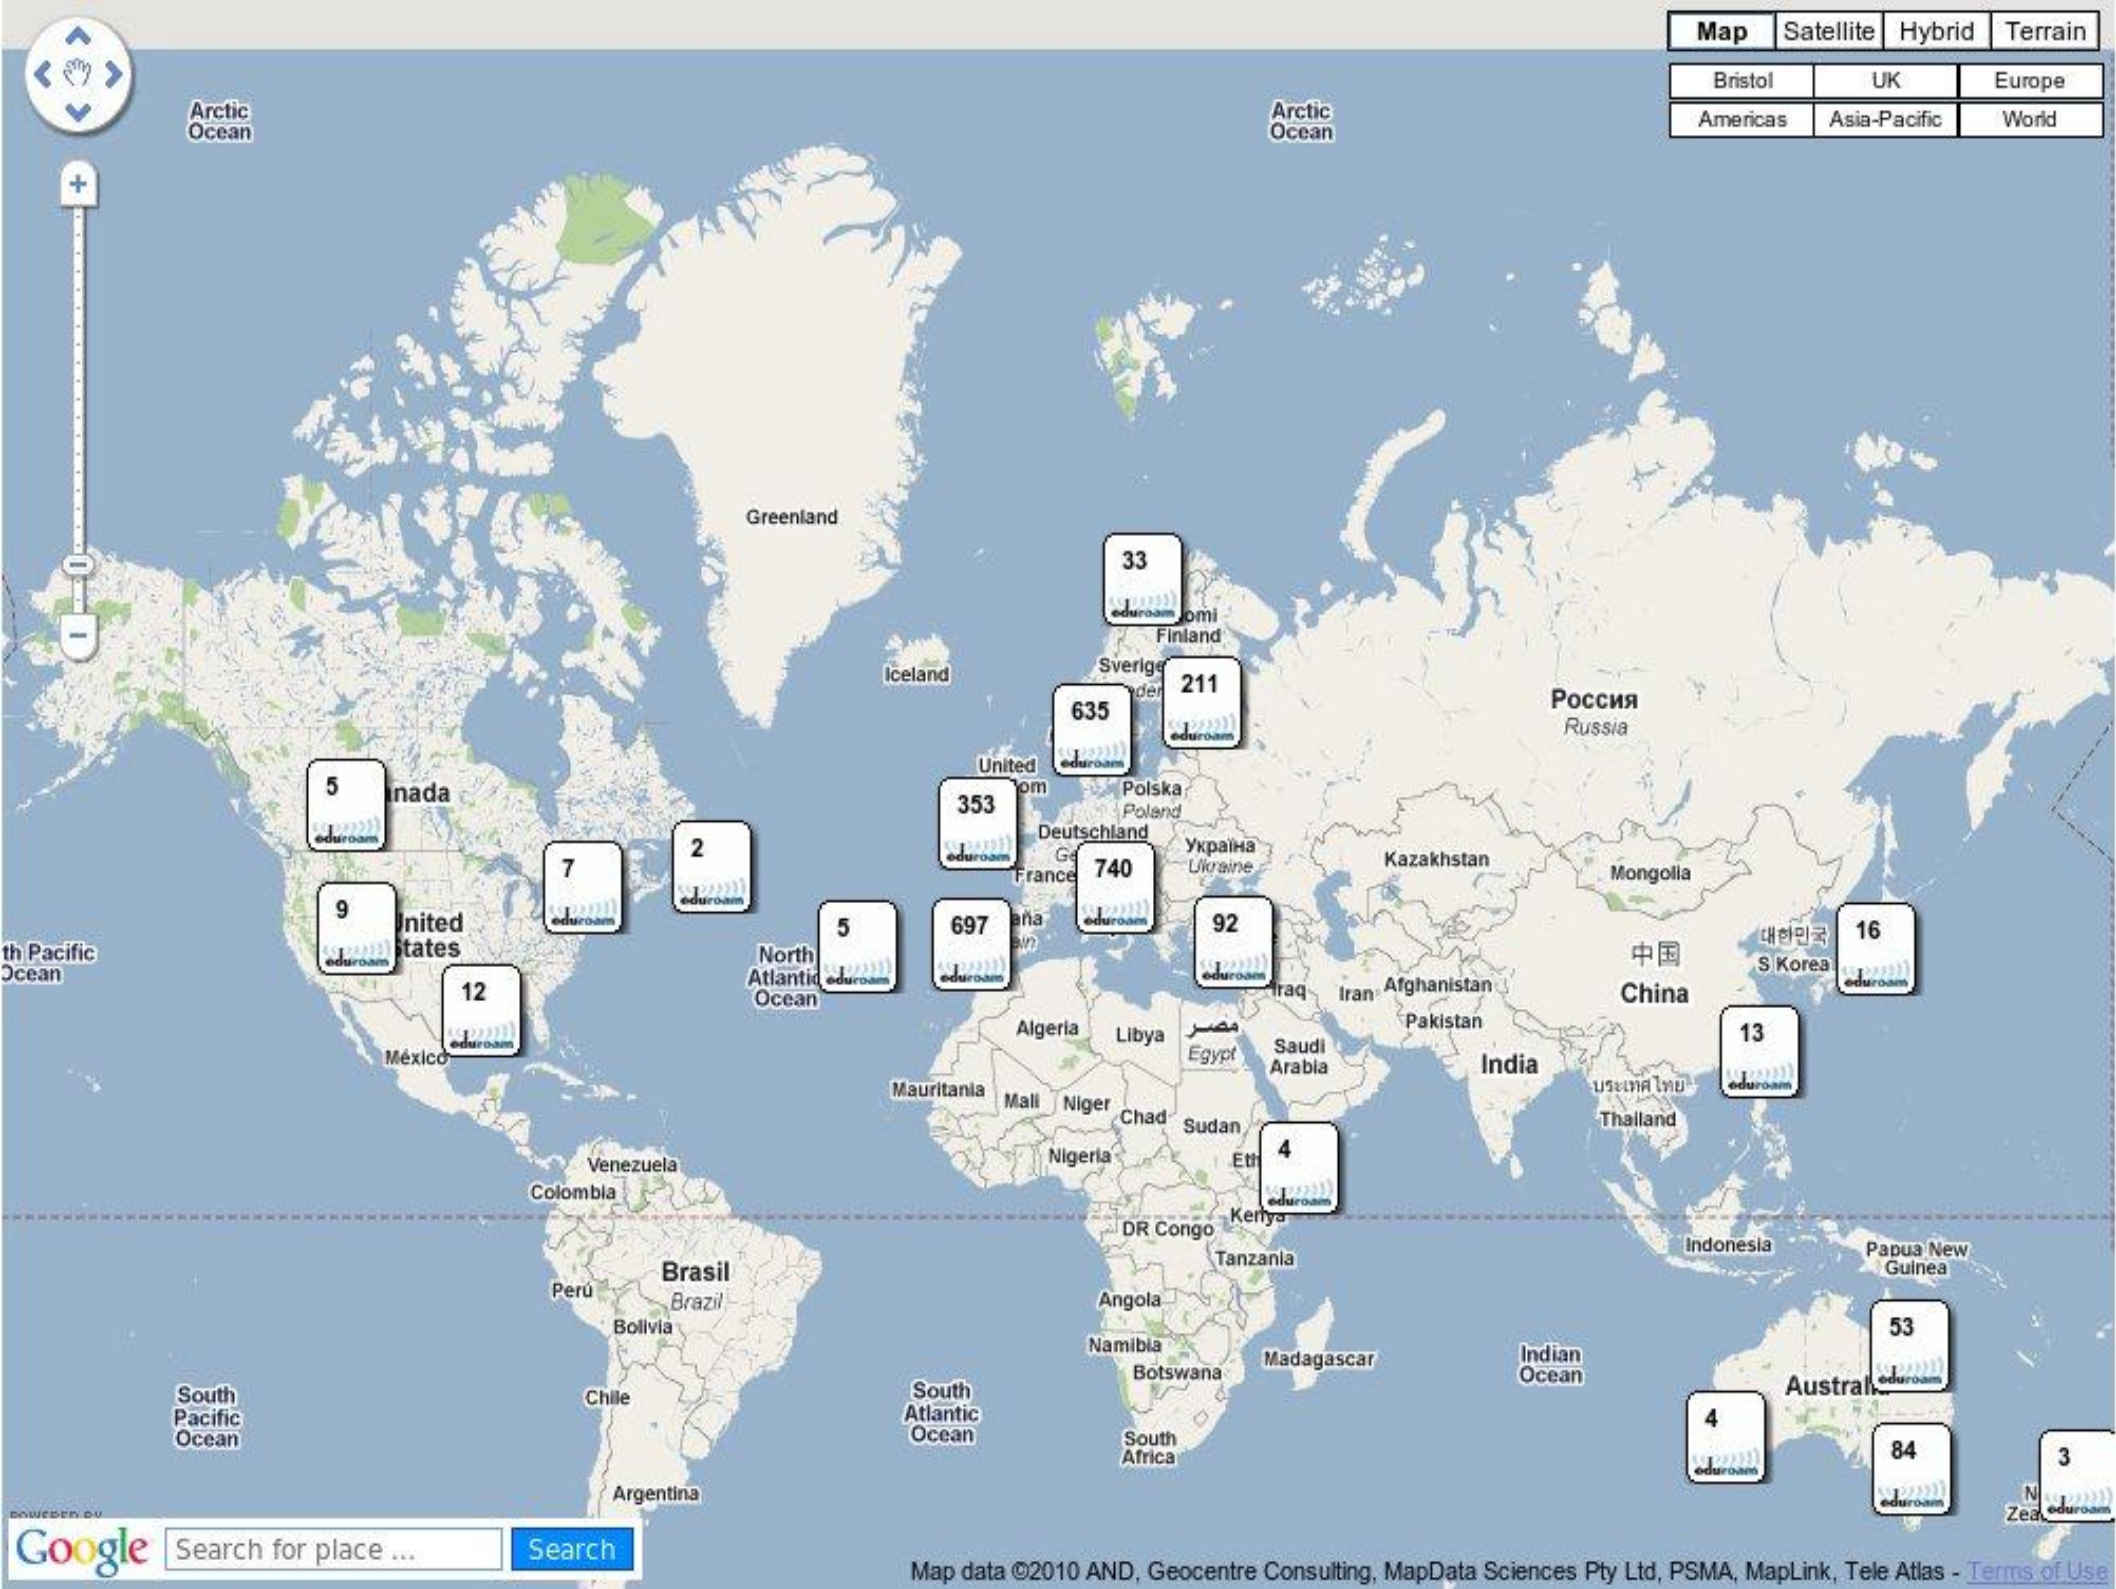

Hvað er eduroam?

Map	Satellite	Hybrid	Terrain
Bristol	UK	Europe	
Americas	Asia-Pacific	World	

Map	Satellite	Hybrid	Terrain
Bristol	UK	Europe	
Americas	Asia-Pacific	World	

http://www.eduroamus.org/eduroam_international_map

WLAN SSID: eduroam

Encryption: TKIP (WPA) or AES (WPA2)

IP address: DHCP

eduroam tenglar

TERENA

[How to deploy and promote eduroam for events](#)

[eduroam set up on Campus: IdP and SP](#)

Rhnet & RHÍ